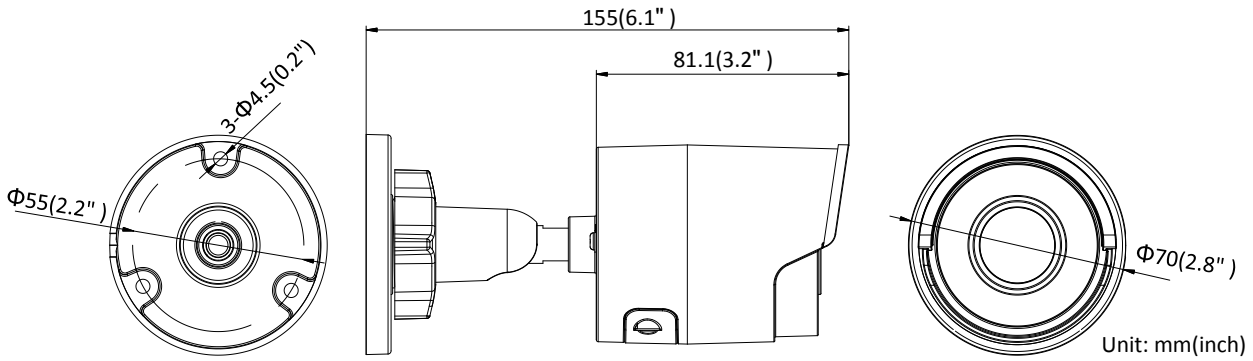

Dimensions